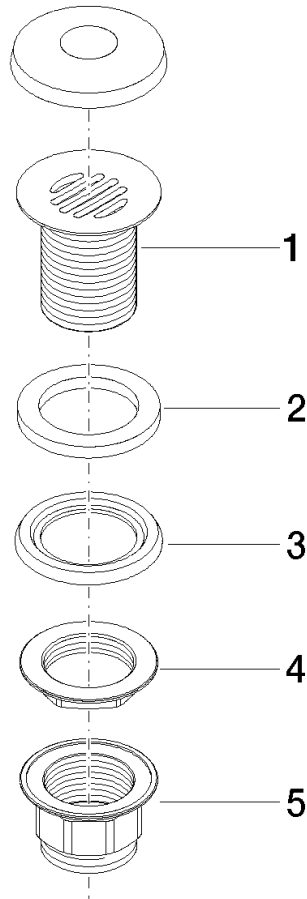

Grated waste 1 1/4" - Brushed Champagne (22kt Gold)

IMO

10 110 970

Fits: IMO, LULU, MADISON, MEM, TARA,  
CL.1, LISSÉ, VAIA, META, CYO

	Brushed Champagne (22kt Gold)	10 110 970-46
	Chrome	10 110 970-00
	Brushed Platinum	10 110 970-06
	Platinum	10 110 970-08
	Durabrand (23kt Gold)	10 110 970-09
	Dark Chrome	10 110 970-19
	Light Gold	10 110 970-26
	Brushed Light Gold	10 110 970-27
	Brushed Durabrand (23kt Gold)	10 110 970-28
	Matte Black	10 110 970-33
	Brushed Bronze	10 110 970-42
	Champagne (22kt Gold)	10 110 970-47
	Brushed Chrome	10 110 970-93
	Brushed Dark Platinum	10 110 970-99

## Grated waste 1 1/4" - Brushed Champagne (22kt Gold)

---

IMO

10 110 970

Only suitable for sinks without an overflow.

10 110 970

10 110 970

Parts for other finishes can be found here: [Chrome](#)

**Spare parts list**

No.	Item Number	Name	Quantity used	Delivery time
1	09 11 01 025-46	cup	1	30
2	09 14 05 039 90	seal	1	2
3	09 14 03 025 90	seal	1	2
4	09 23 10 017 90	nut	1	2
5	09 23 10 020-46	nut	1	30