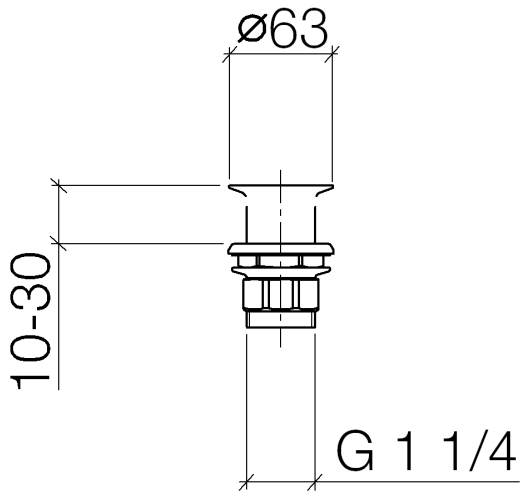

Grated waste 1 1/4" - Brushed Champagne (22kt Gold)

IMO

10 110 970

Fits: IMO, LULU, MADISON, MEM, TARA,  
CL.1, LISSÉ, VAIA, META, CYO

	Brushed Champagne (22kt Gold)	10 110 970-46
	Chrome	10 110 970-00
	Brushed Platinum	10 110 970-06
	Platinum	10 110 970-08
	Durabrand (23kt Gold)	10 110 970-09
	Dark Chrome	10 110 970-19
	Light Gold	10 110 970-26
	Brushed Light Gold	10 110 970-27
	Brushed Durabrand (23kt Gold)	10 110 970-28
	Matte Black	10 110 970-33
	Brushed Bronze	10 110 970-42
	Champagne (22kt Gold)	10 110 970-47
	Brushed Chrome	10 110 970-93
	Brushed Dark Platinum	10 110 970-99

## Grated waste 1 1/4" - Brushed Champagne (22kt Gold)

---

IMO

10 110 970

Only suitable for sinks without an overflow.

10 110 970

10 110 970

Parts for other finishes can be found here: [Chrome](#)

**Spare parts list**

No.	Item Number	Name	Quantity used	Delivery time
1	09 11 01 025-46	cup	1	30
2	09 14 05 039 90	seal	1	2
3	09 14 03 025 90	seal	1	2
4	09 23 10 017 90	nut	1	2
5	09 23 10 020-46	nut	1	30